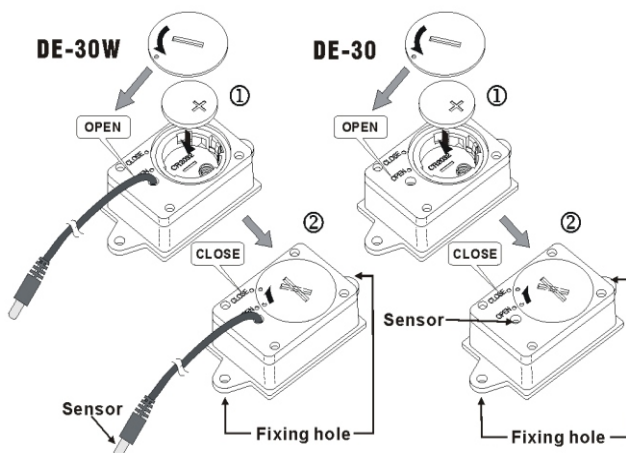

Waterproof Thermometer

DE-30 / DE-30W

FEATURES :

- **Water Proof**
- High Accuracy
- Resolution 0.1°C
- Temp. Range : -30°C~70°C

ACCURACY:

- -30°C~40°C ± 1.0°C
- >40°C ± 2.0°C

SPECIFICATIONS:

- Sampling Rate : 10 sec. / time
- Waterproof Level : IP-65
- Low Battery Indication : **B** display
- Over range "--. ." display
- Battery Life : Approx. 2 years

DIMENSION & WEIGHT:

- Dimension : Meter(DE-30/DE-30W)
68.8(L)x34.2(W)x24(H)mm
(2.7"x1.3"x0.9")
Temp. Cable(DE-30W)
Ø3.5 x 50cm
- Weight : Approx. 26g(DE-30)
Approx. 36g(DE-30W)

ACCESSORIES:

- Li-Ion cell battery CR2032..... x1

REMARKS:

- Recommend choosing DE-30W to apply for the measurement in liquid with high temperature.

BATTERY REPLACEMENT:

LCD Thermometer (non-waterproof)

DE-20

FEATURES/SPECIFICATIONS:

- Competitive Price
- Celsius (°C) [or Fahrenheit (°F) by custom-made]
- Range: -50.0°C ~ 100.0°C
- Accuracy: ± 1°C
- Resolution: 0.1°C (or 0.1°F)
- Max./Min. Temperature Hold
- Sampling Rate (Refresh): 10 sec./time
- Temperature Probe (Cable)
- Low Power Consumption